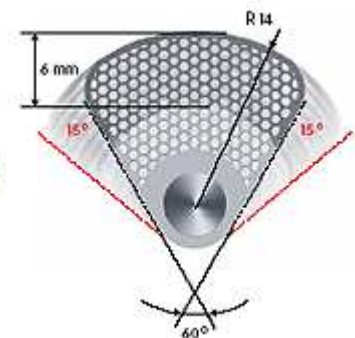

ASR starter set 4431

Dodává a servis zajišťuje :
Maxdent s.r.o.
ondracka@max-dent.cz

Obchodní zástupce:
Ondračka Martin, tel: 608 243 383